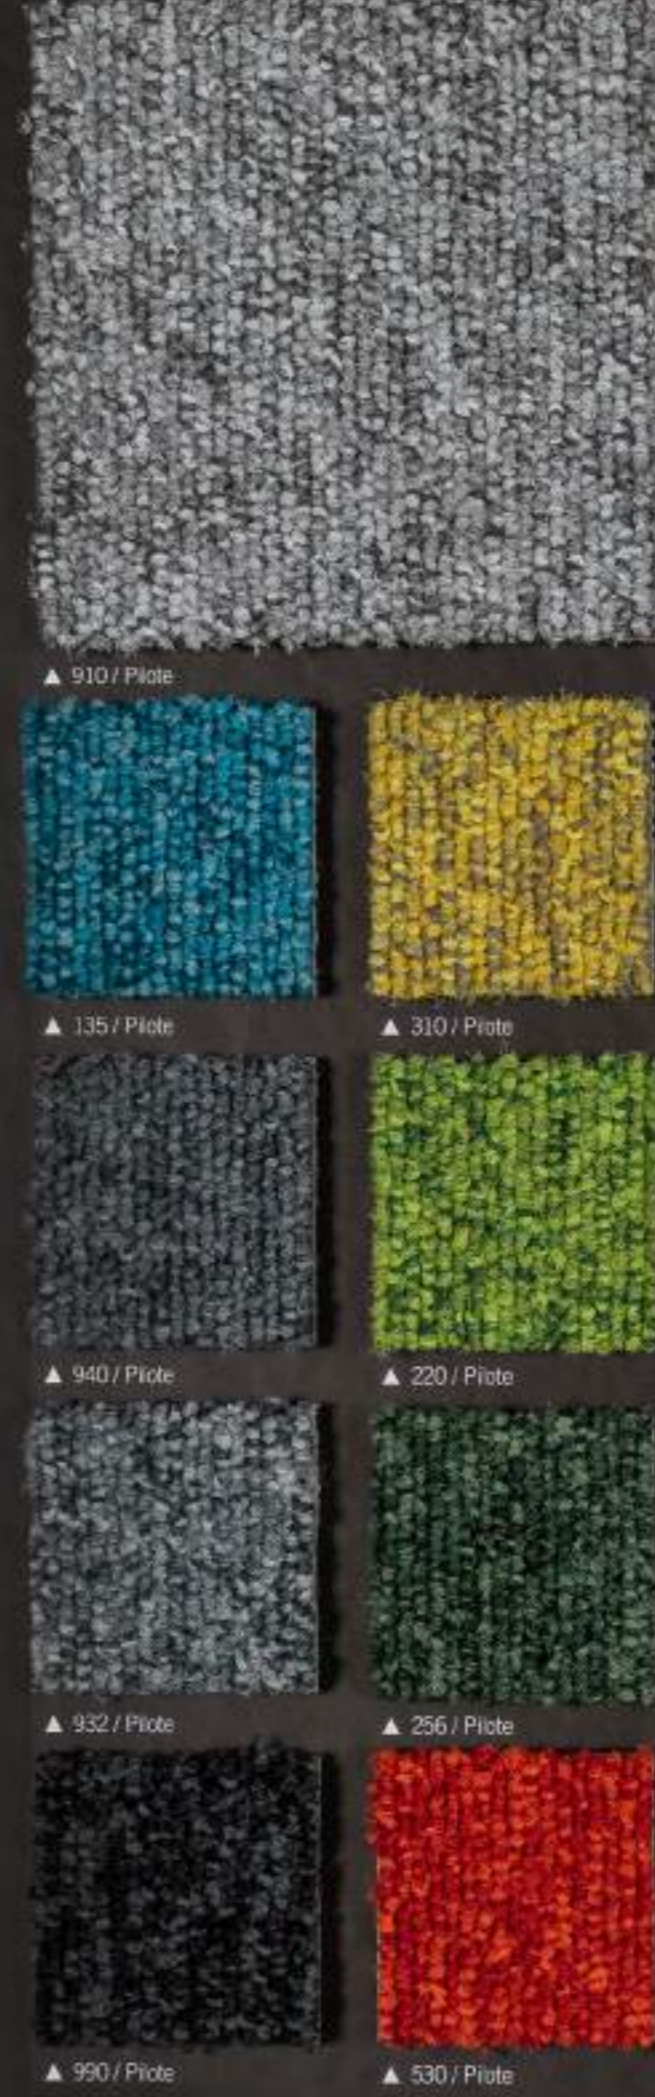

Pilote²

□ 50 x 50 cm / VE: 5 m²

Verlegeempfehlung z.B.: MEGAgrün 836 Textilfärbung.